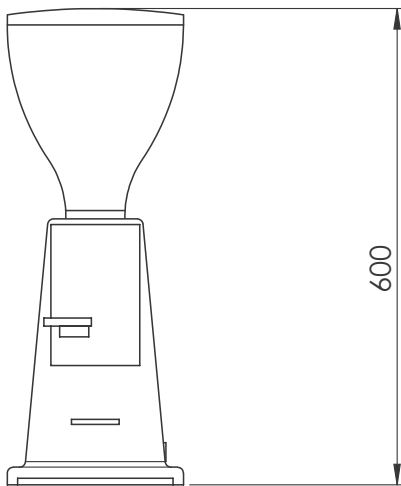

Coffee System
Doser Coffee Grinder, Flat 65 mm

ITEM # _____

MODEL # _____

NAME # _____

SIS # _____

AIA # _____

602543 (GRND600)

Doser Coffee Grinder, flat,
65mm

Side

Front

Electric

Supply voltage: 602543 (GRND600)	230 V/1N ph/50/60 Hz
Electrical power max.:	0.34 kW
Plug type:	CE-SCHUKO

Key Information:

External dimensions, Width:	230 mm
External dimensions, Depth:	370 mm
External dimensions, Height:	600 mm
Net weight:	13 kg
Shipping weight:	14 kg
Shipping height:	300 mm
Shipping width:	450 mm
Shipping depth:	700 mm
Shipping volume:	0.09 m ³