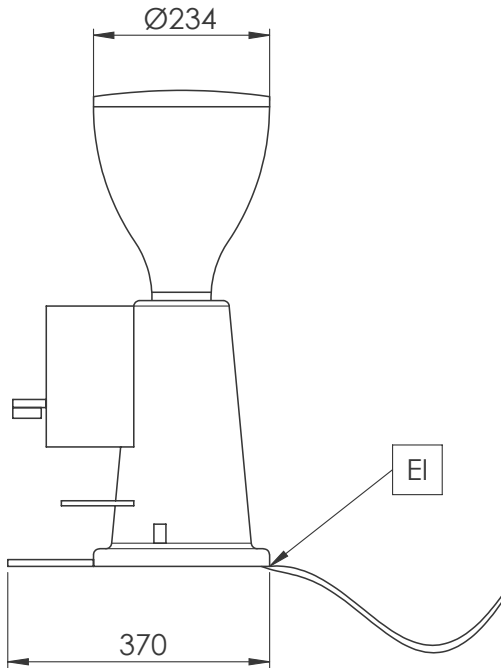

Coffee System
Doser Coffee Grinder, Flat 65 mm

ITEM # _____

MODEL # _____

NAME # _____

SIS # _____

AIA # _____

602543 (GRND600)

Doser Coffee Grinder, flat,
65mm

Side

Front

Electric

Supply voltage: 602543 (GRND600)	230 V/1N ph/50/60 Hz
Electrical power max.:	0.34 kW
Plug type:	CE-SCHUKO

Key Information:

External dimensions, Width:	230 mm
External dimensions, Depth:	370 mm
External dimensions, Height:	600 mm
Net weight:	13 kg
Shipping weight:	14 kg
Shipping height:	300 mm
Shipping width:	450 mm
Shipping depth:	700 mm
Shipping volume:	0.09 m ³